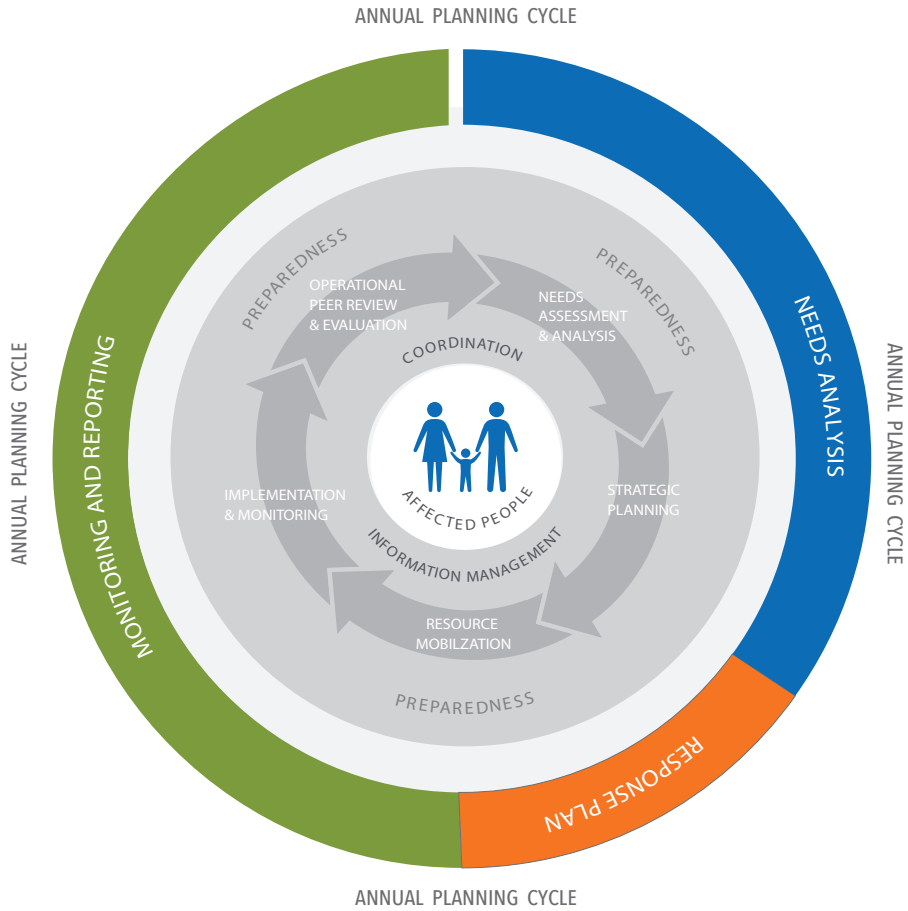

# KEY ELEMENTS OF THE HUMANITARIAN PROGRAMME CYCLE (HPC)

This graphic visualizes the key elements of the humanitarian programme cycle in the central core. The next ring represents the steps in the annual planning cycle of protracted crises.

## Humanitarian Needs Overview (HNO)

## Humanitarian Response Plan (HRP)