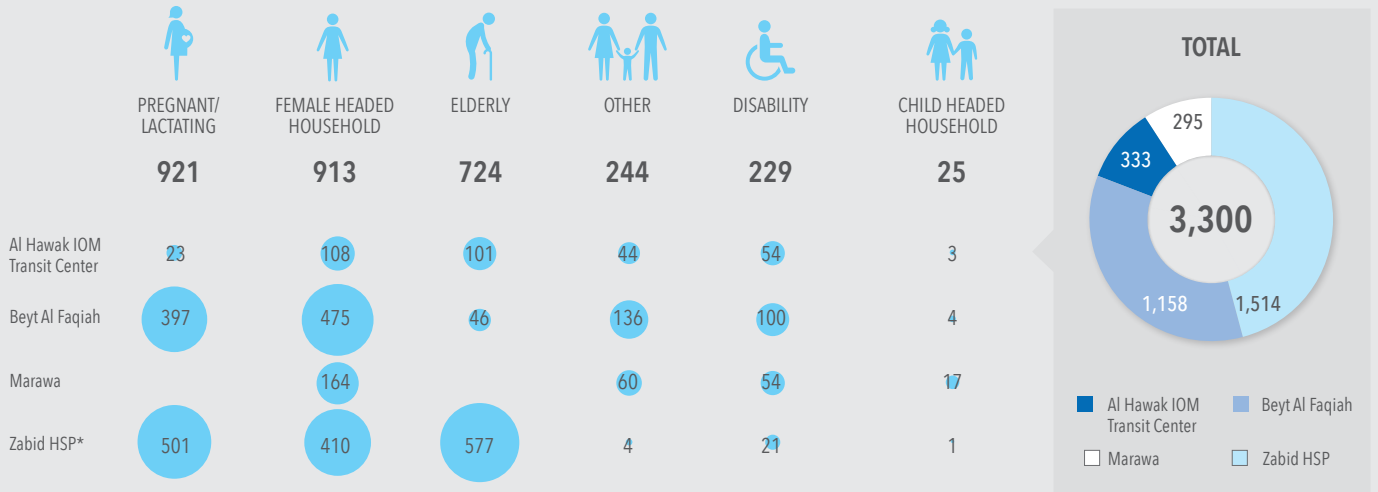

RAPID RESPONSE MECHANISM (RRM)

PEOPLE ASSESSED WITH VULNERABILITIES AT SERVICE POINTS FOR RAPID RESPONSE MECHANISM (RRM)

*Humanitarian Service Point (HSP)

Source: UNFPA

NUMBER OF HOUSEHOLDS ASSISTED WITH RAPID RESPONSE MECHANISM (RRM) PER GOVERNORATE/HUB