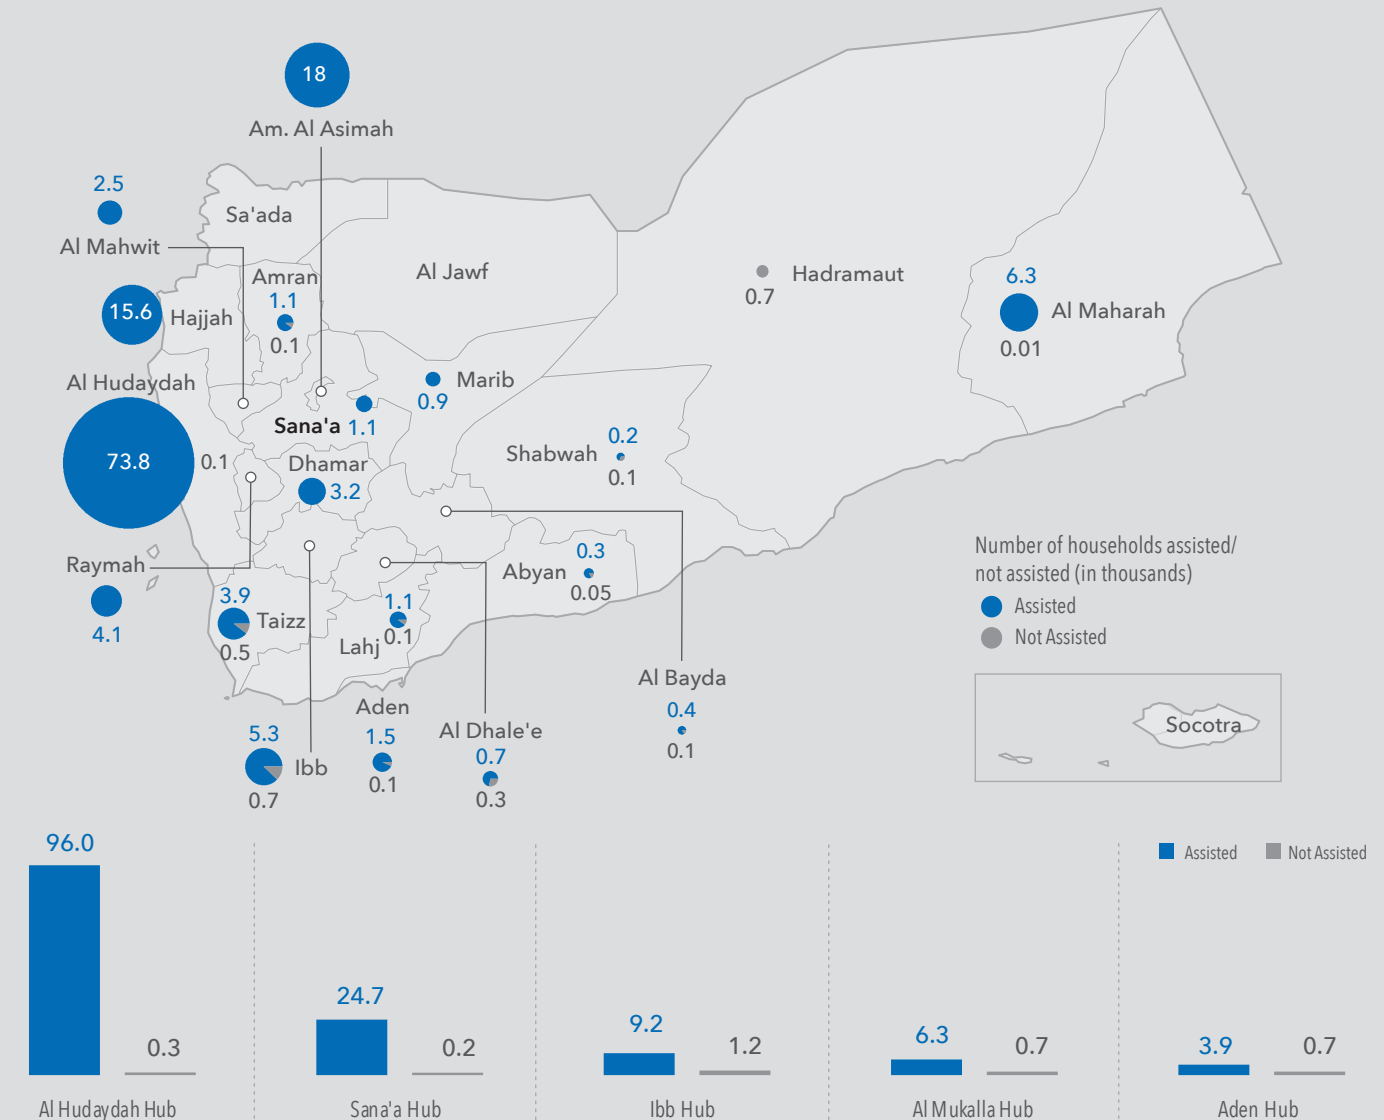

RAPID RESPONSE MECHANISM (RRM)

PEOPLE ASSESSED WITH VULNERABILITIES AT SERVICE POINTS FOR RAPID RESPONSE MECHANISM (RRM)

*Humanitarian Service Point (HSP)

Source: UNFPA

NUMBER OF HOUSEHOLDS ASSISTED WITH RAPID RESPONSE MECHANISM (RRM) PER GOVERNORATE/HUB