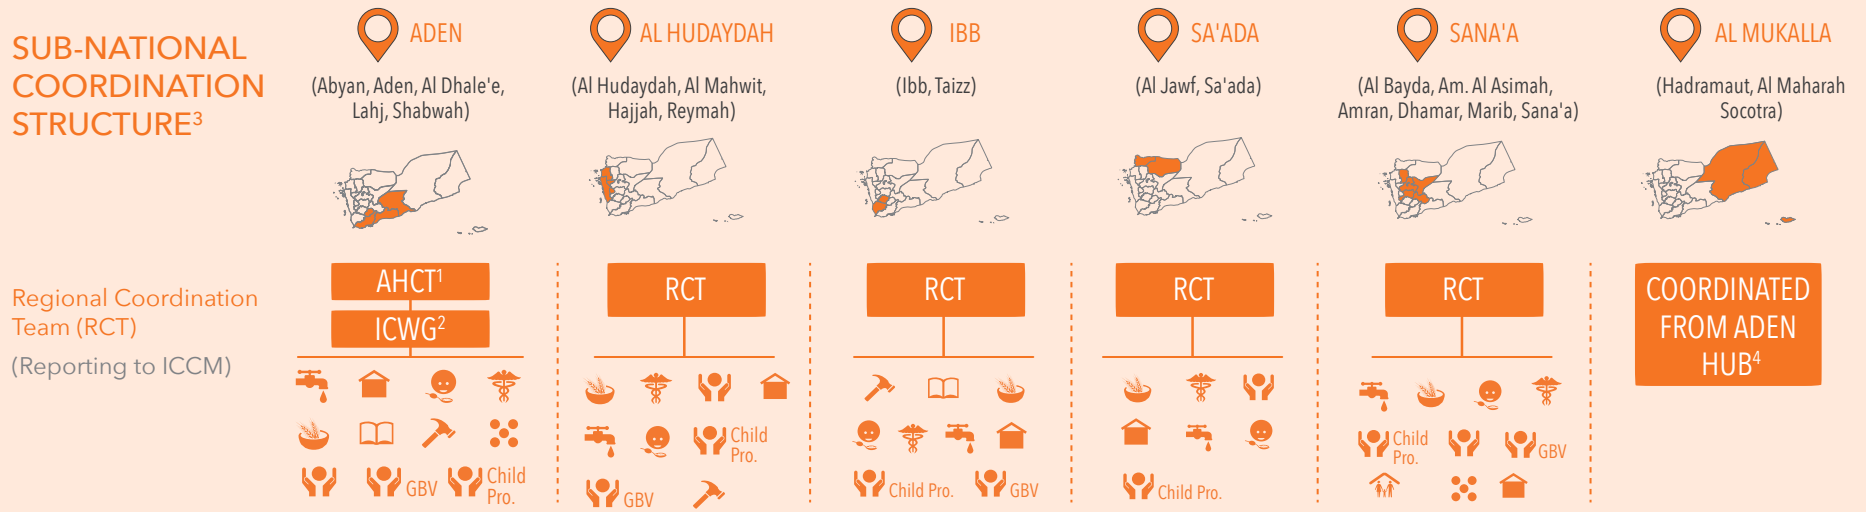

YEMEN - HUMANITARIAN COORDINATION ARCHITECTURE

Creation date: 31 December 2017

NATIONAL COORDINATION STRUCTURE

SUB-NATIONAL COORDINATION STRUCTURE³

(1) Area Humanitarian Country Team (AHCT)

(2) Inter Cluster Working Group (ICWG)

(3) Sub-national clusters report to national clusters.

(4) The establishment of a humanitarian hub in Mukalla is planned, pending improvement of the security situation. Relief operations are currently coordinated from Aden.