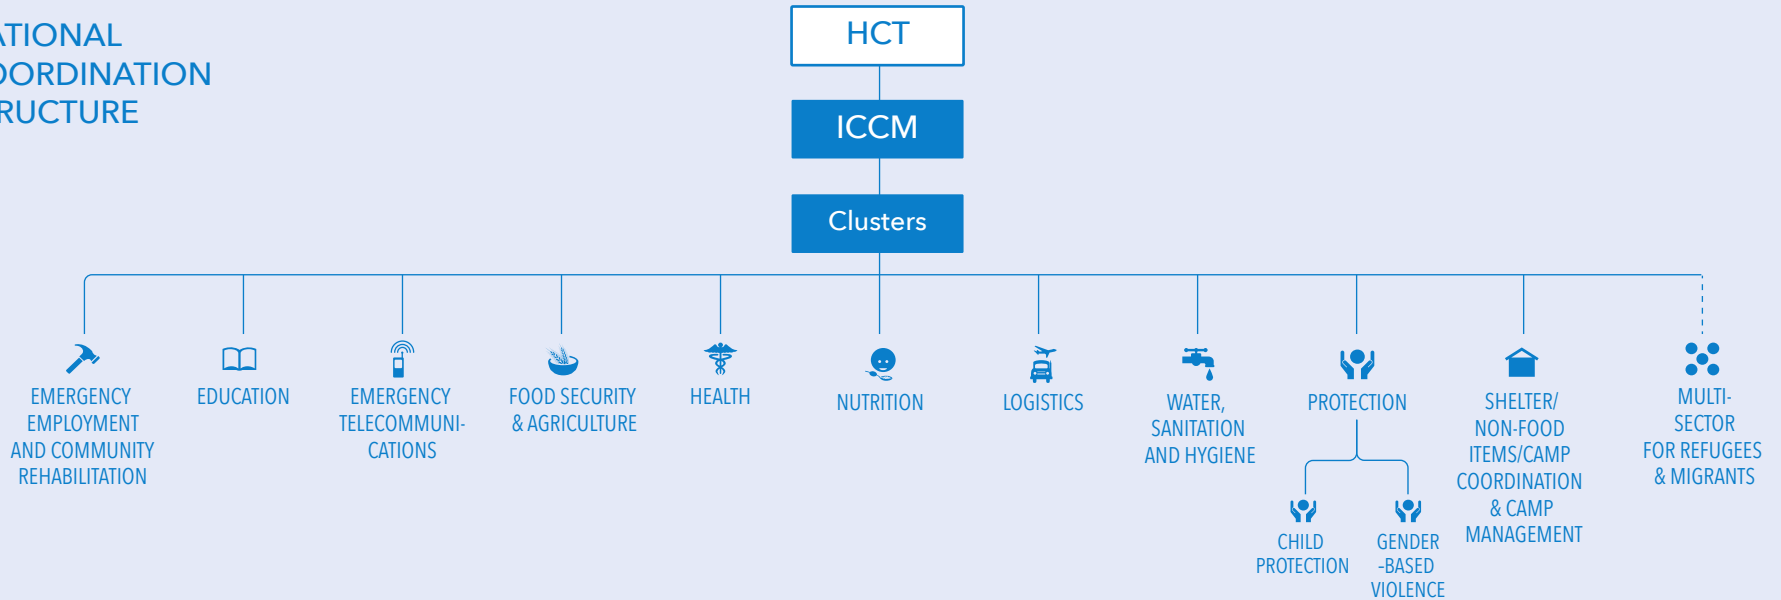

YEMEN - HUMANITARIAN COORDINATION ARCHITECTURE

Creation date: 31 December 2017

NATIONAL COORDINATION STRUCTURE

SUB-NATIONAL COORDINATION STRUCTURE³

(1) Area Humanitarian Country Team (AHCT)

(2) Inter Cluster Working Group (ICWG)

(3) Sub-national clusters report to national clusters.

(4) The establishment of a humanitarian hub in Mukalla is planned, pending improvement of the security situation. Relief operations are currently coordinated from Aden.